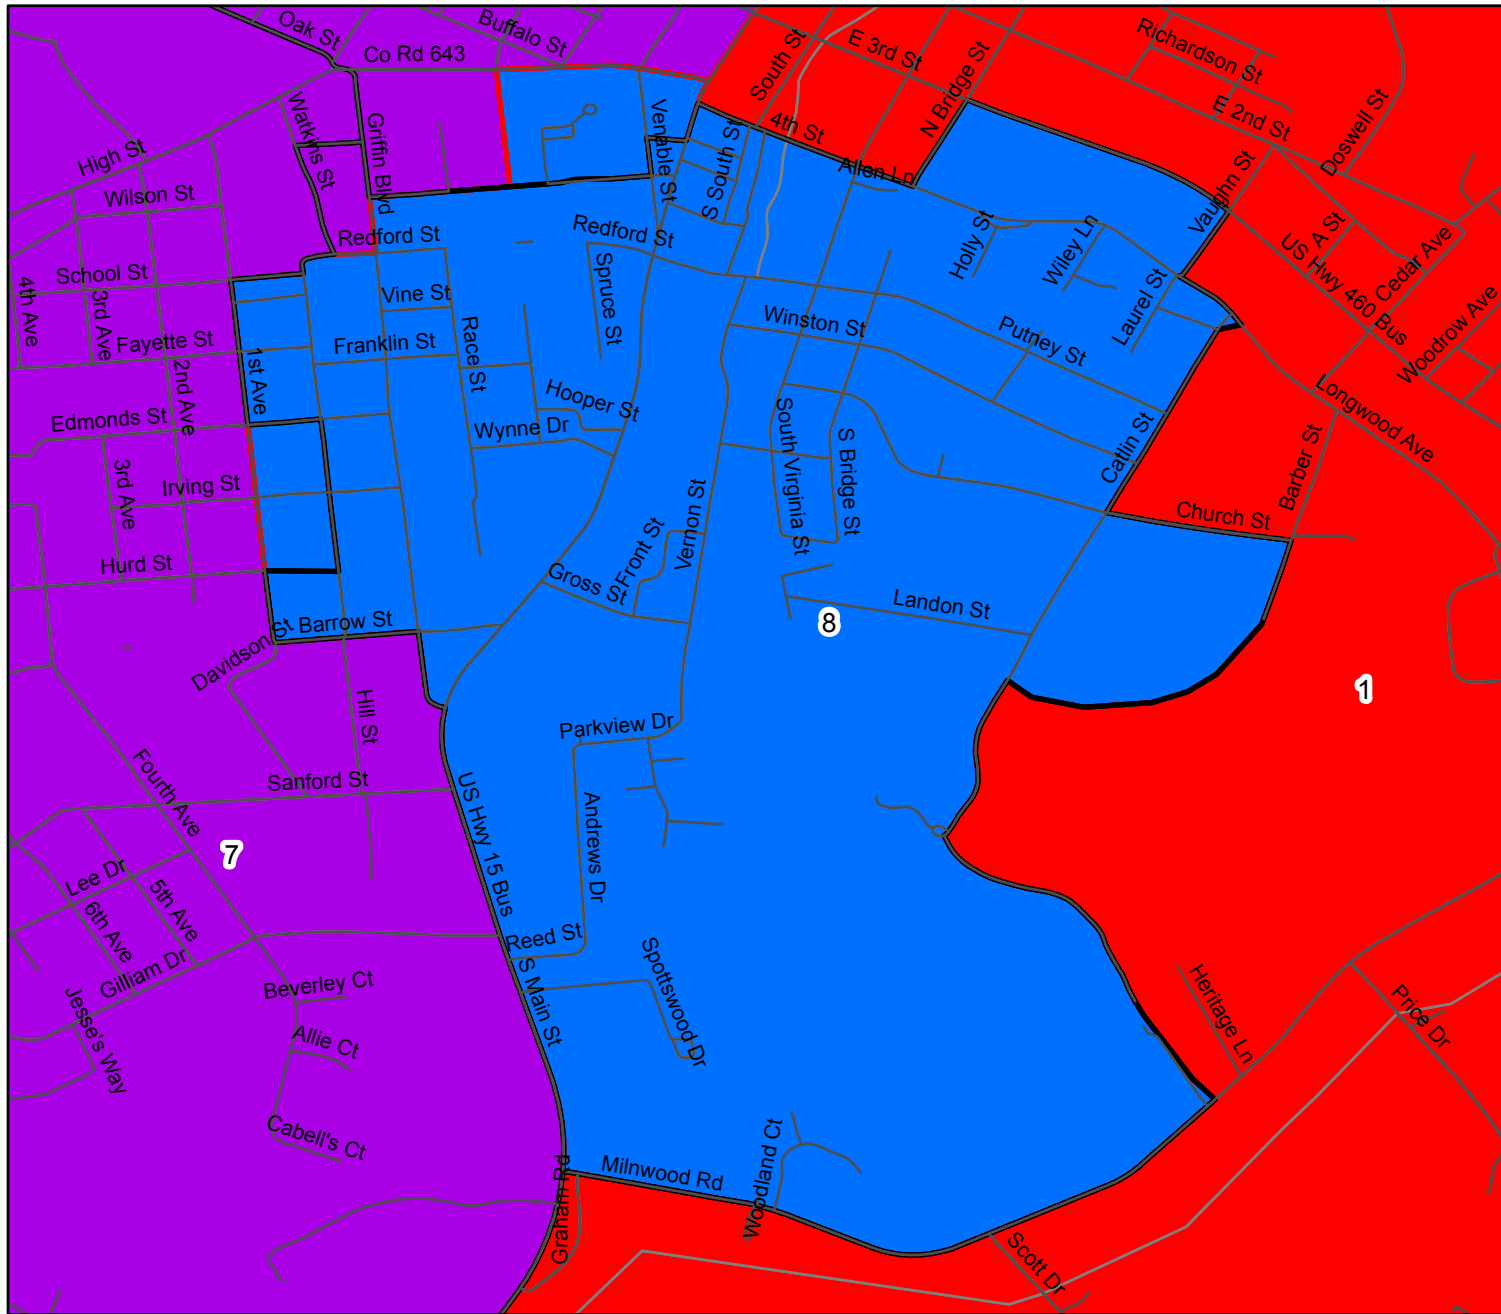

District 8

Population: 2,954
 Optimum: 2,921
 Difference: +1.130%

TOTAL: 2,954
 WHT: 1,967
 BLK: 893
 AIAN: 10
 ASIAN: 13
 NHOPI: 08
 OTHER: 16

March 11, 2011