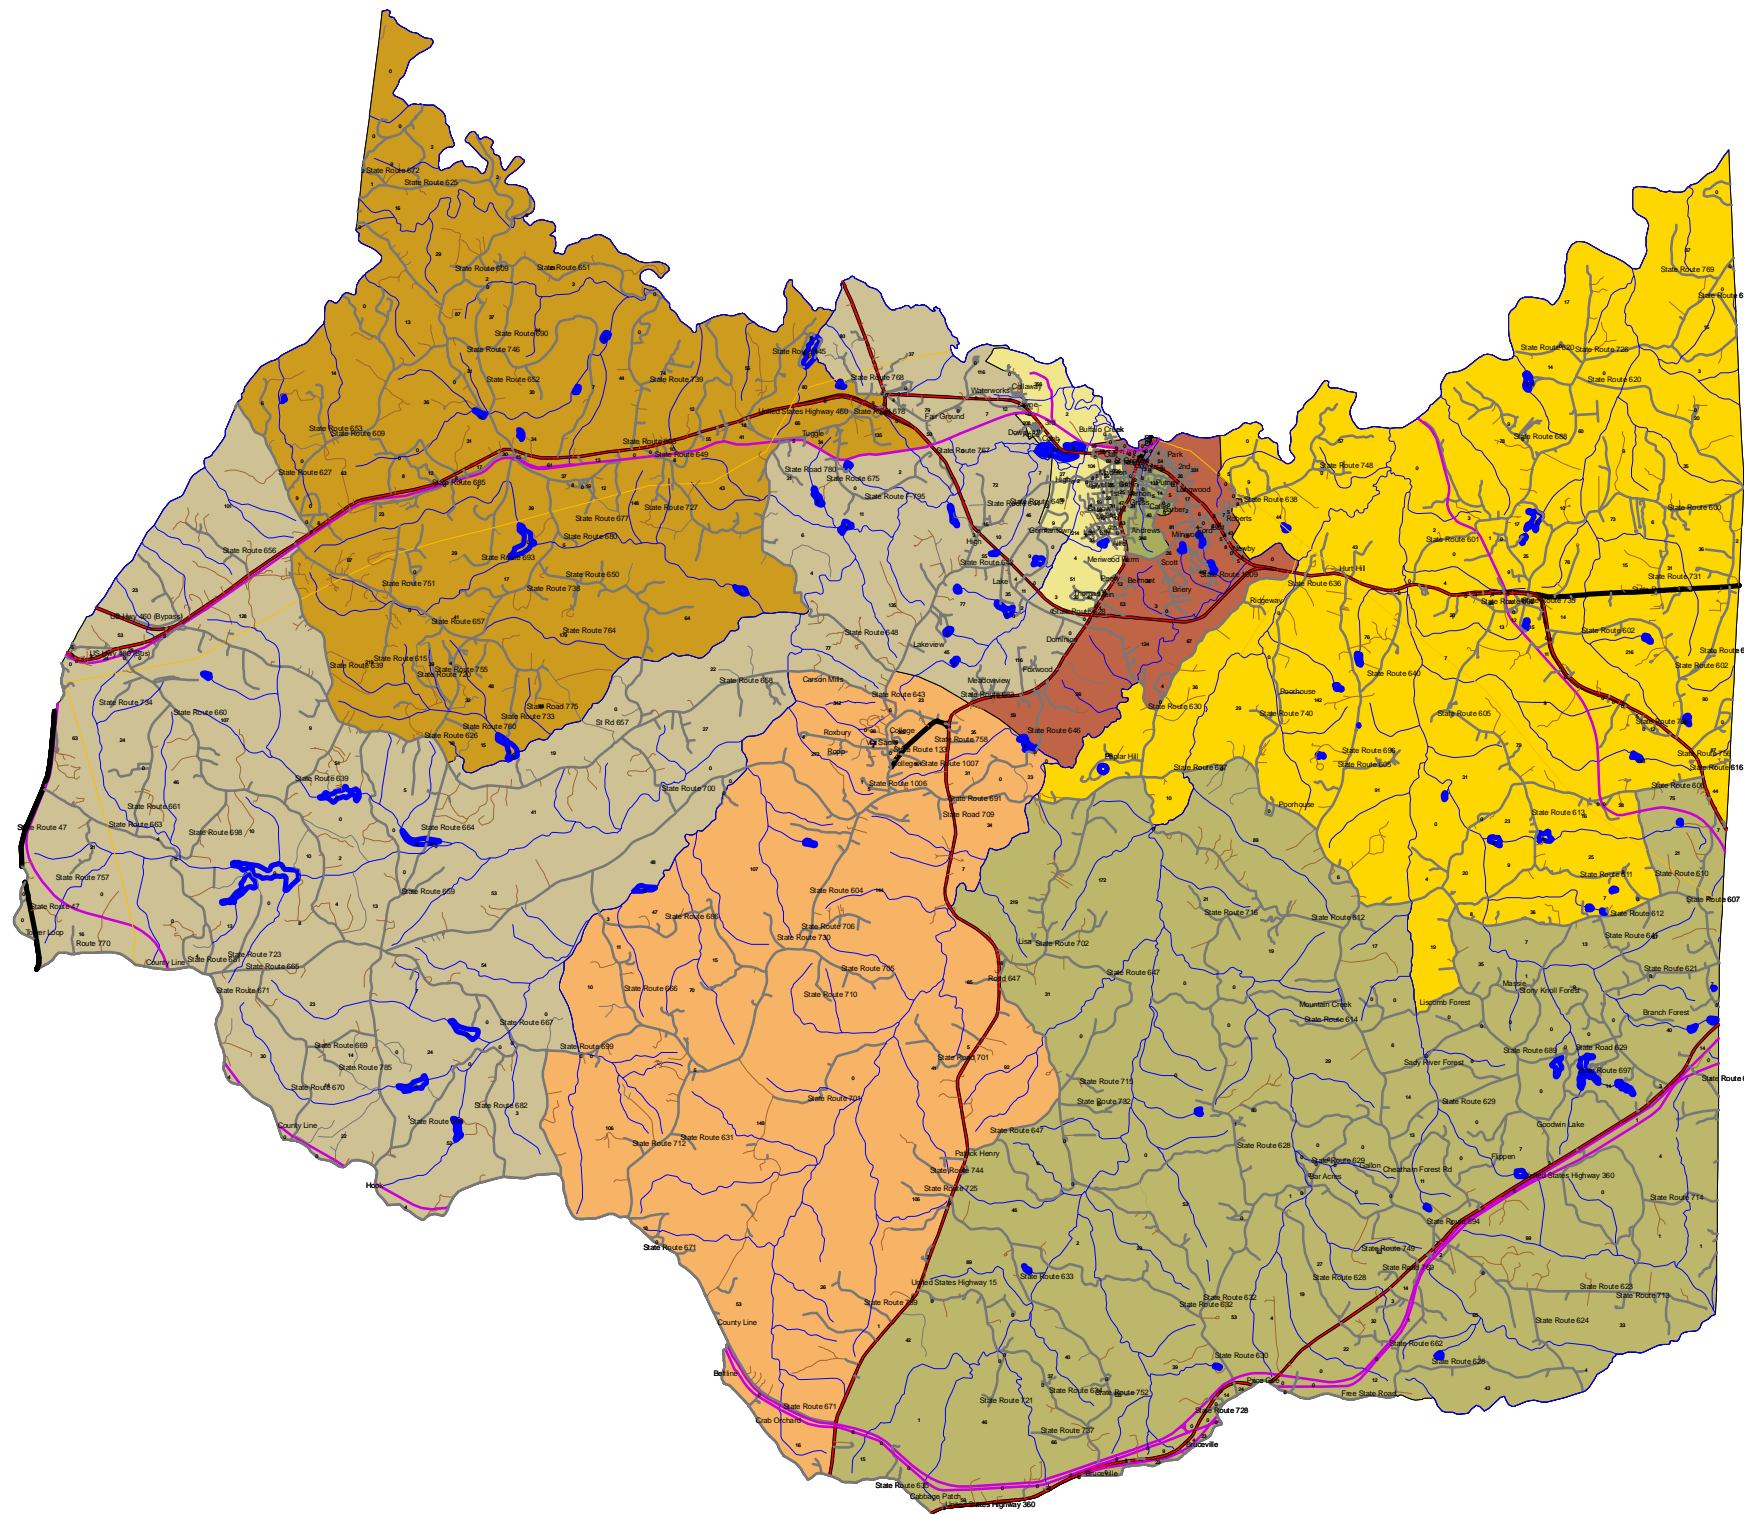

# Prince Edward Option 6

## District Outline

2.5

1.25

0

2.5 Miles