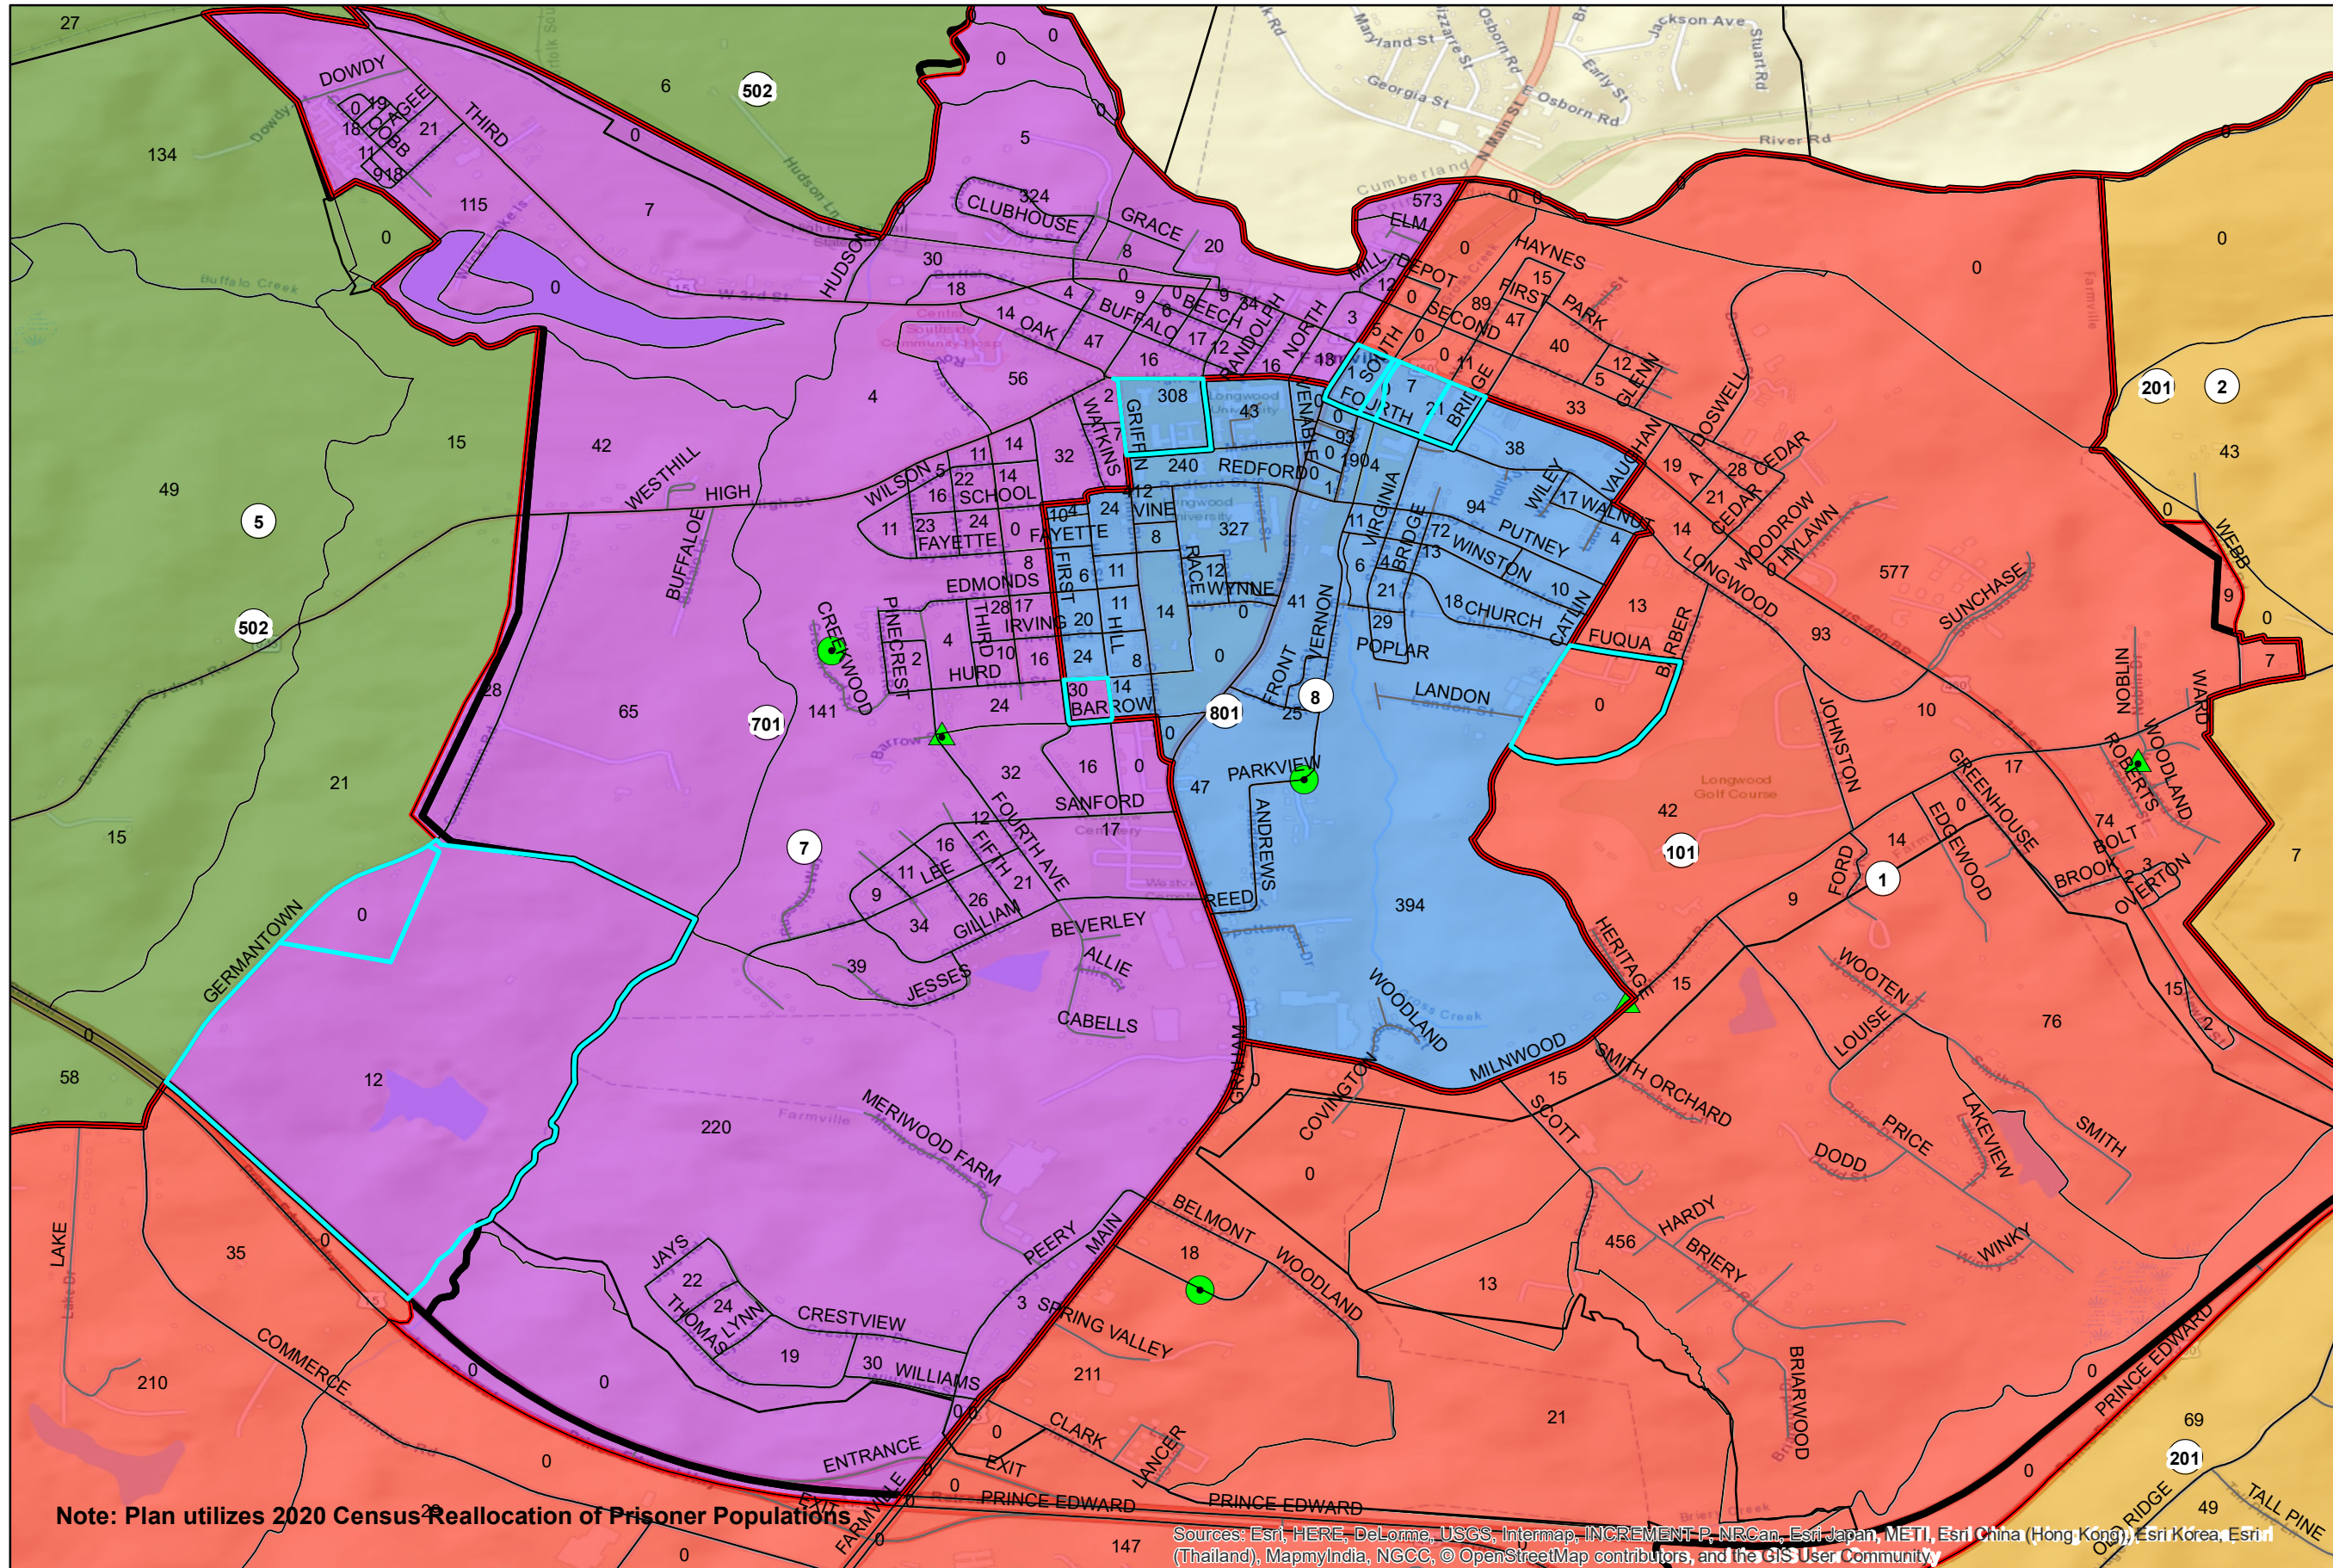

Prince Edward County Redistricting Committee Plan Recommendation

Highlighted Blocks that were moved (11 total)

Election Districts

- Precincts**
- 101
 - 201
 - 301
 - 302
 - 401
 - 501
 - 502
 - 601
 - 701
 - 801
- School Board
 - Board of Supervisors
- 1
 - 2
 - 3
 - 4
 - 5
 - 6
 - 7
 - 8

Note: Plan utilizes 2020 Census Reallocation of Prisoner Populations

Sources: Esri, HERE, DeLorme, USGS, Intermap, INCREMENT P, NRCan, Esri Japan, METI, Esri China (Hong Kong), Esri Korea, Esri (Thailand), MapmyIndia, NGCC, © OpenStreetMap contributors, and the GIS User Community