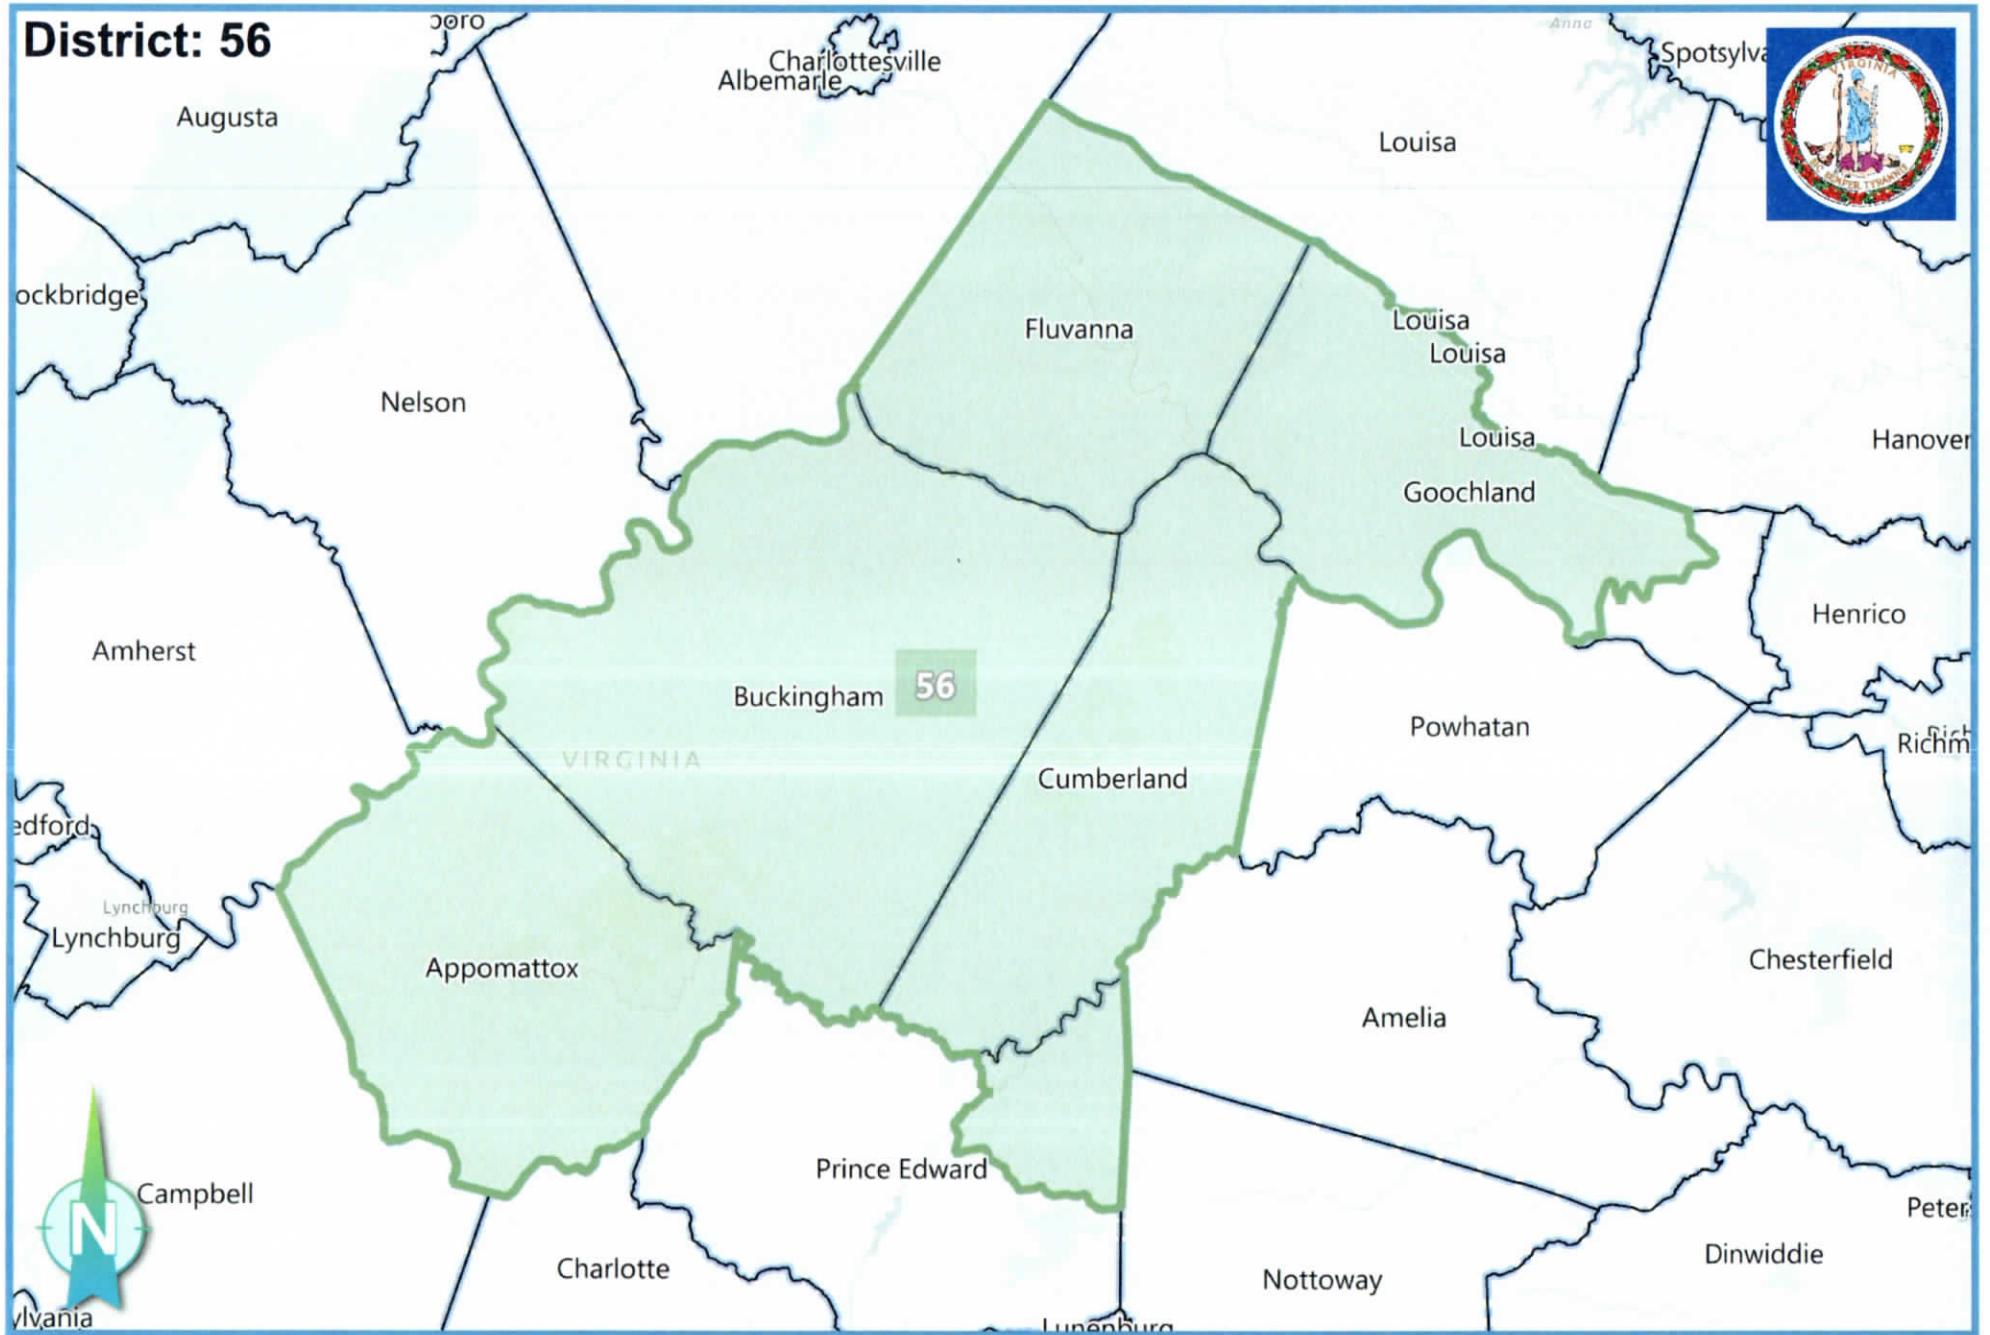

Ideal Population: 86,314 Deviation: -2.26 % Total Population: **84,359**

Based on: 2020 Census Geography, 2020 PL94-171

Ideal Population: 86,314 Deviation: 0.59 % Total Population: **86,824**

Based on: 2020 Census Geography, 2020 PL94-171